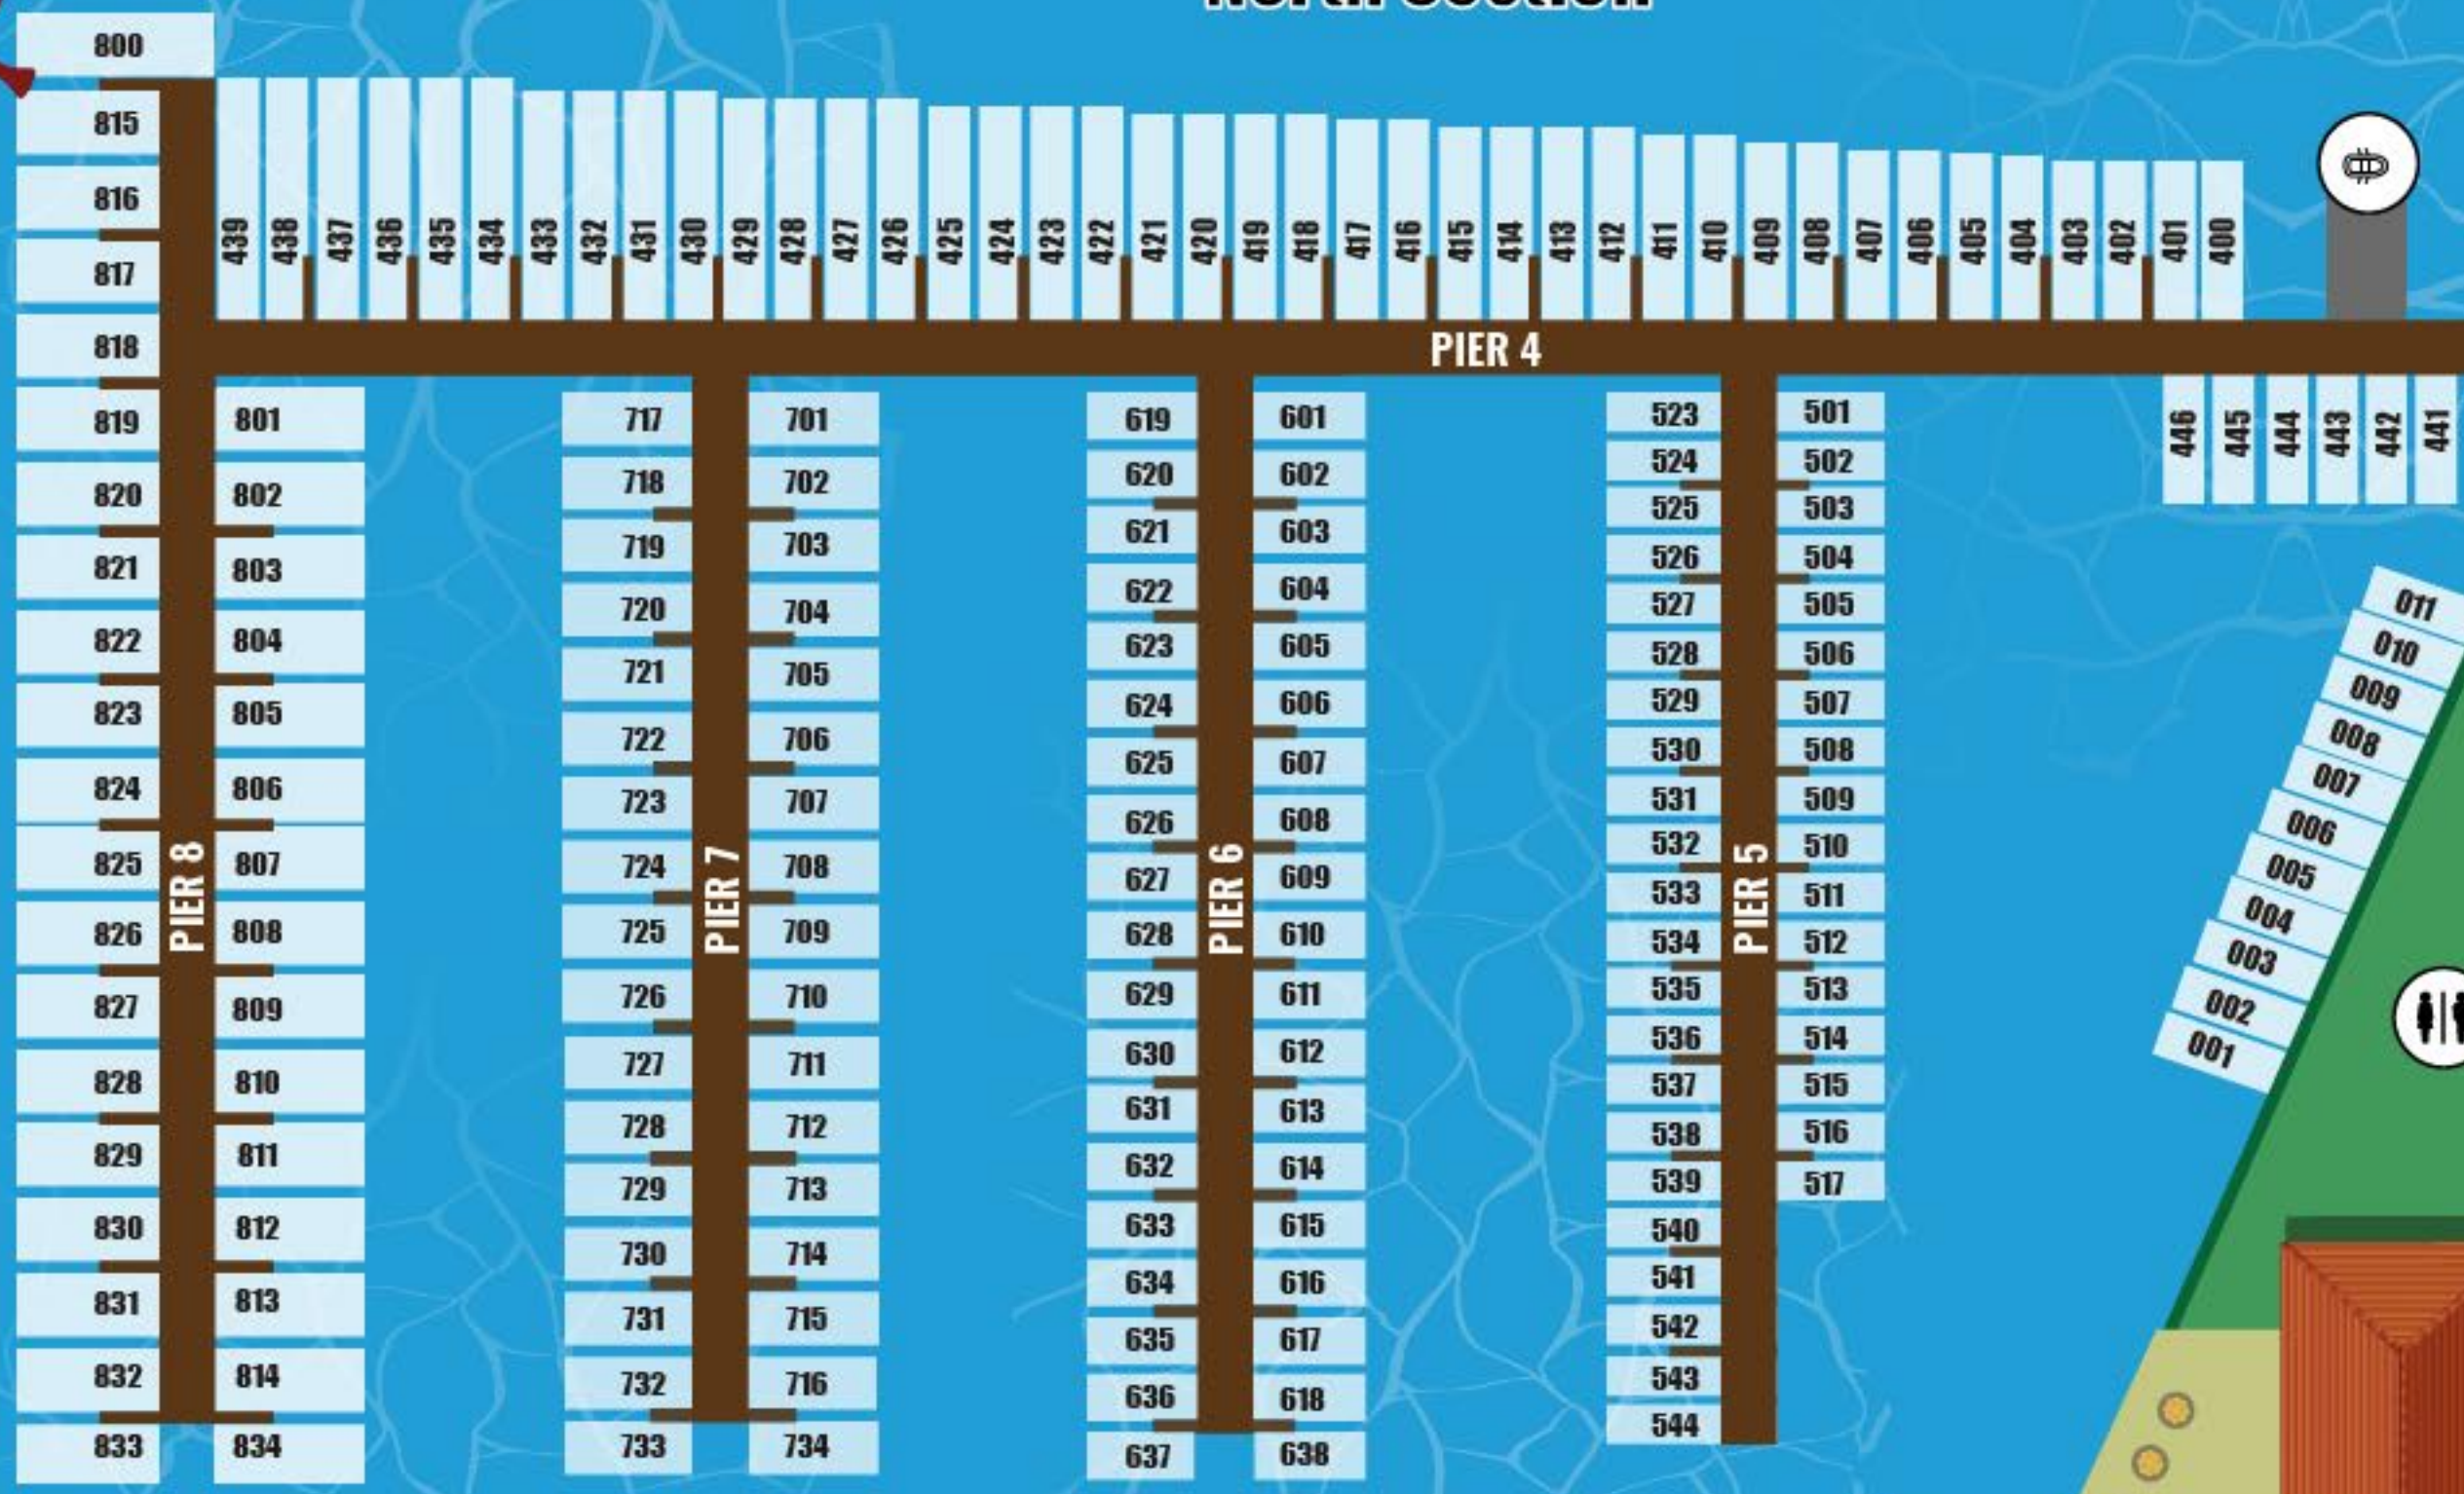

Maryland Marina North Section

Frog Mortar Creek

**Sunset Cove Beach
Bar & Rest.**