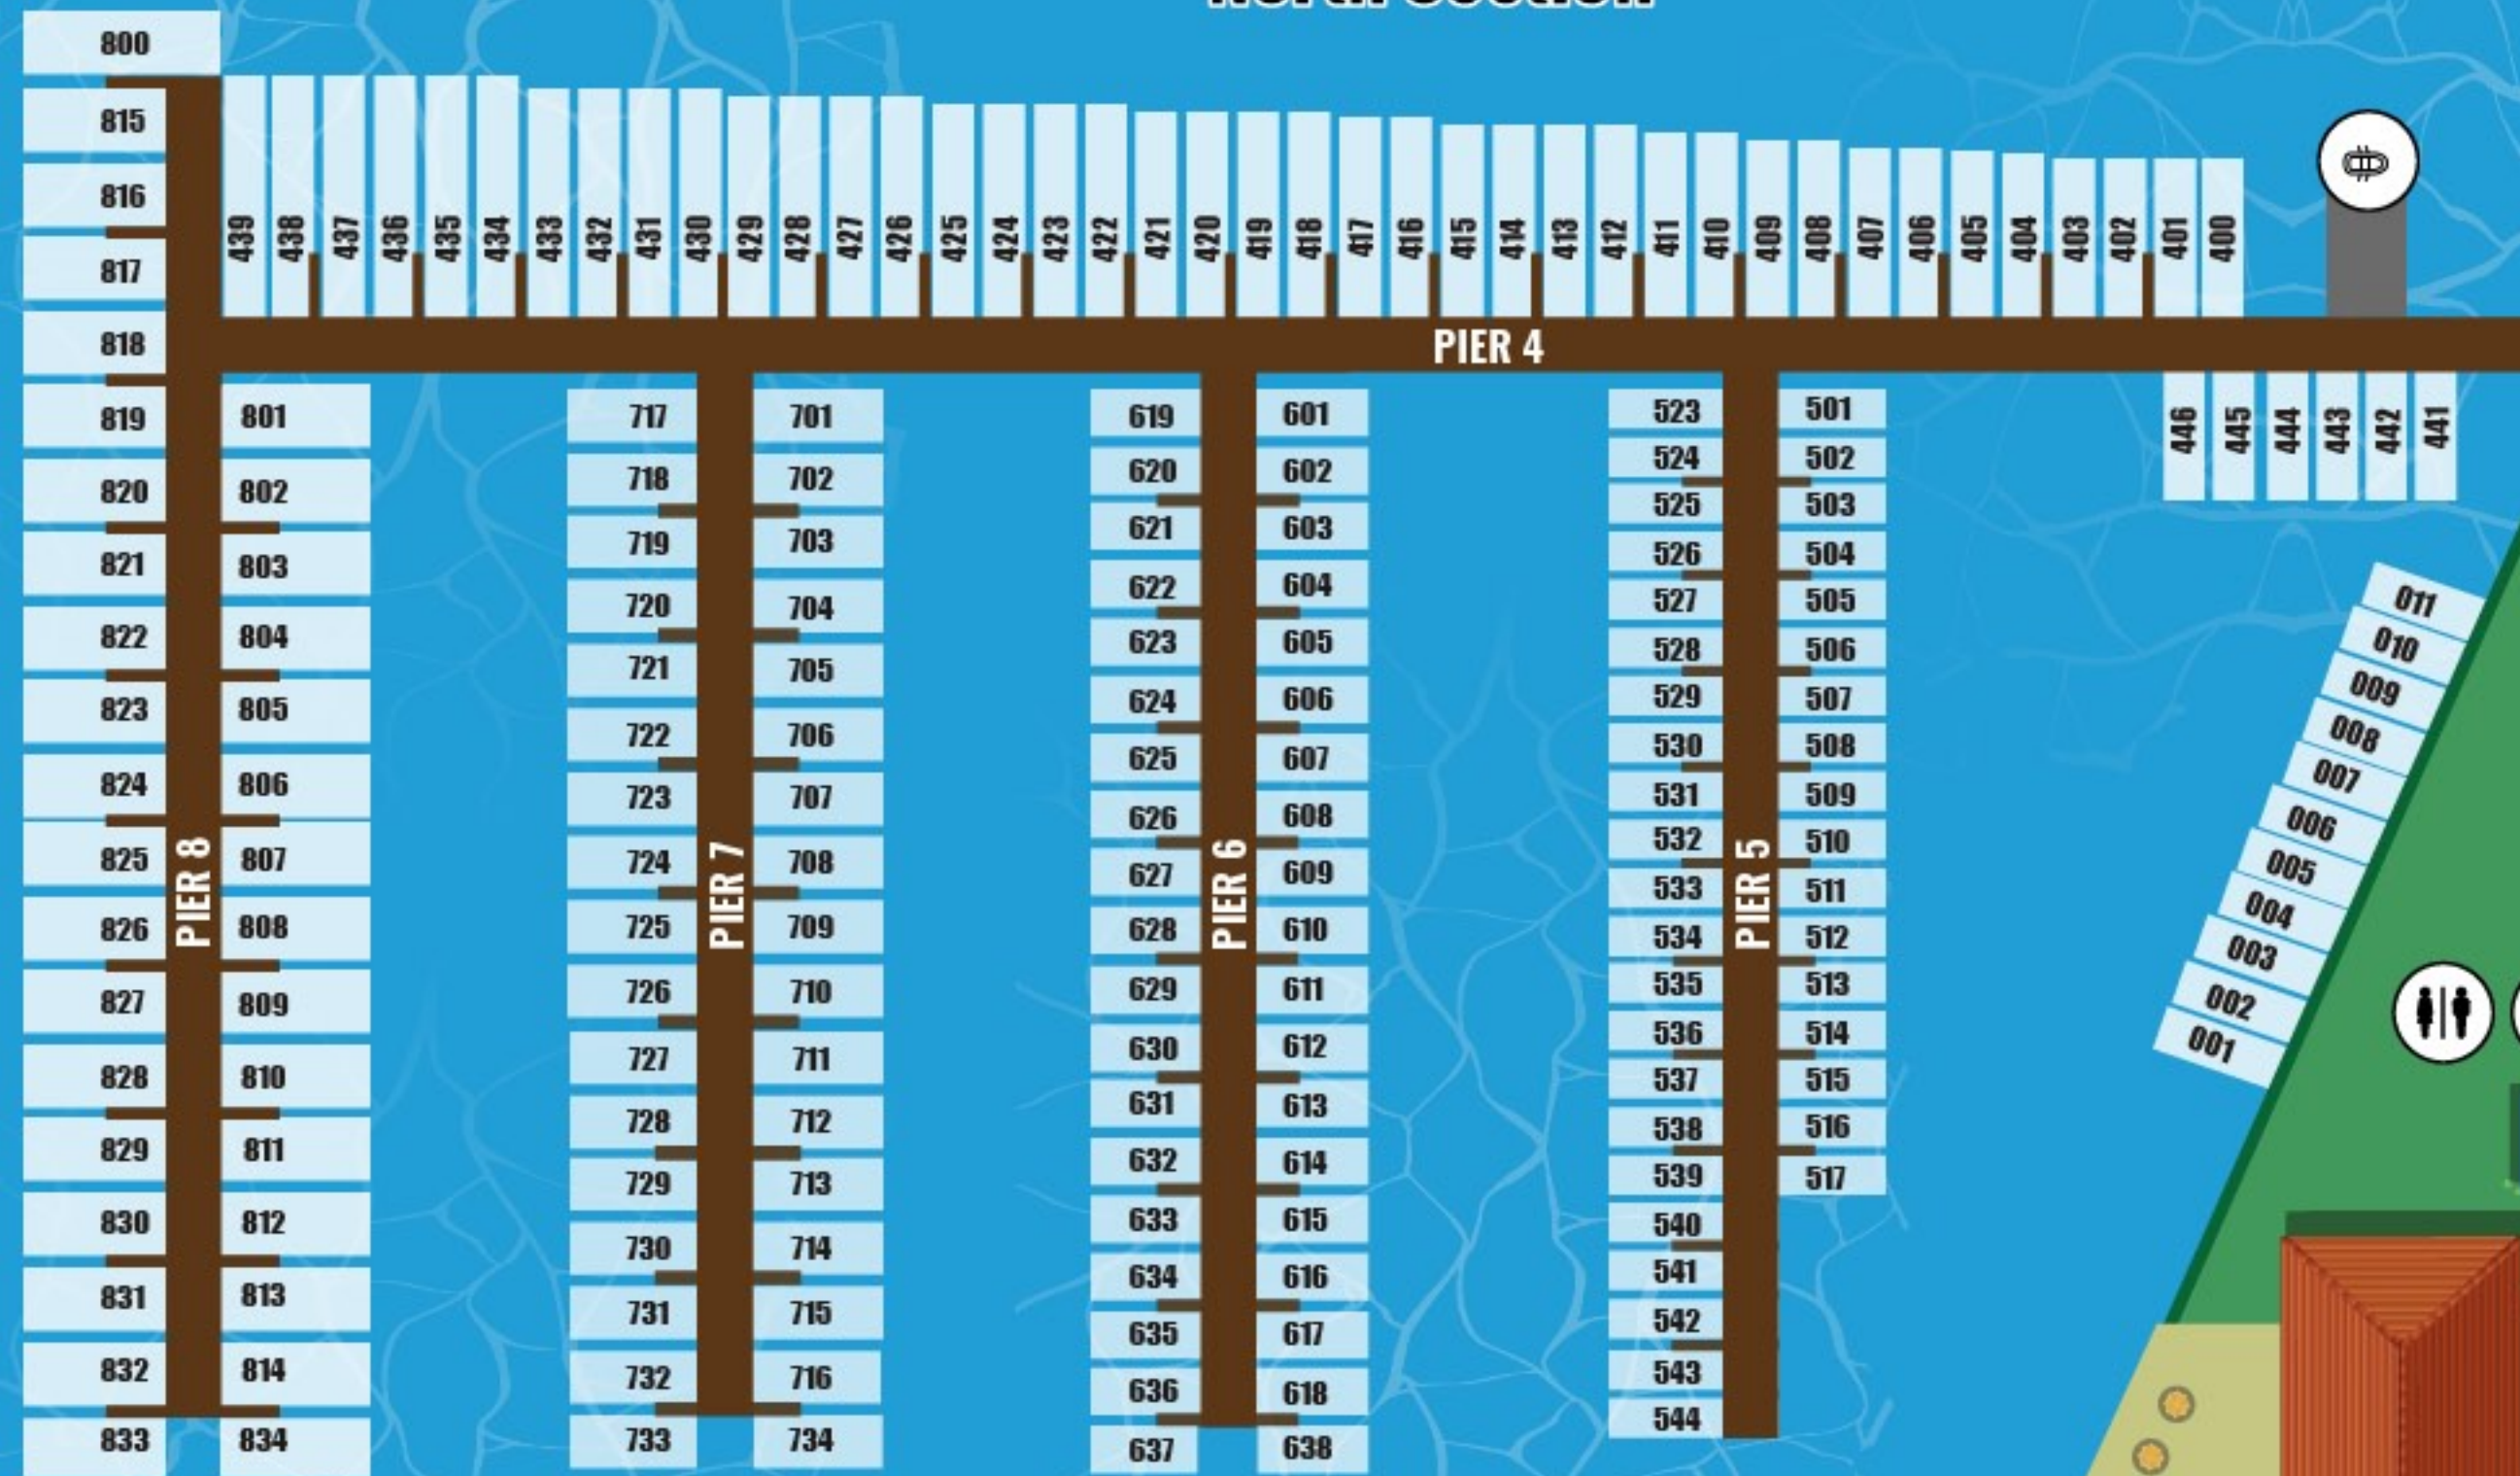

Maryland Marina North Section

Frog Mortar Creek

**Sunset Cove Beach
Bar & Rest.**